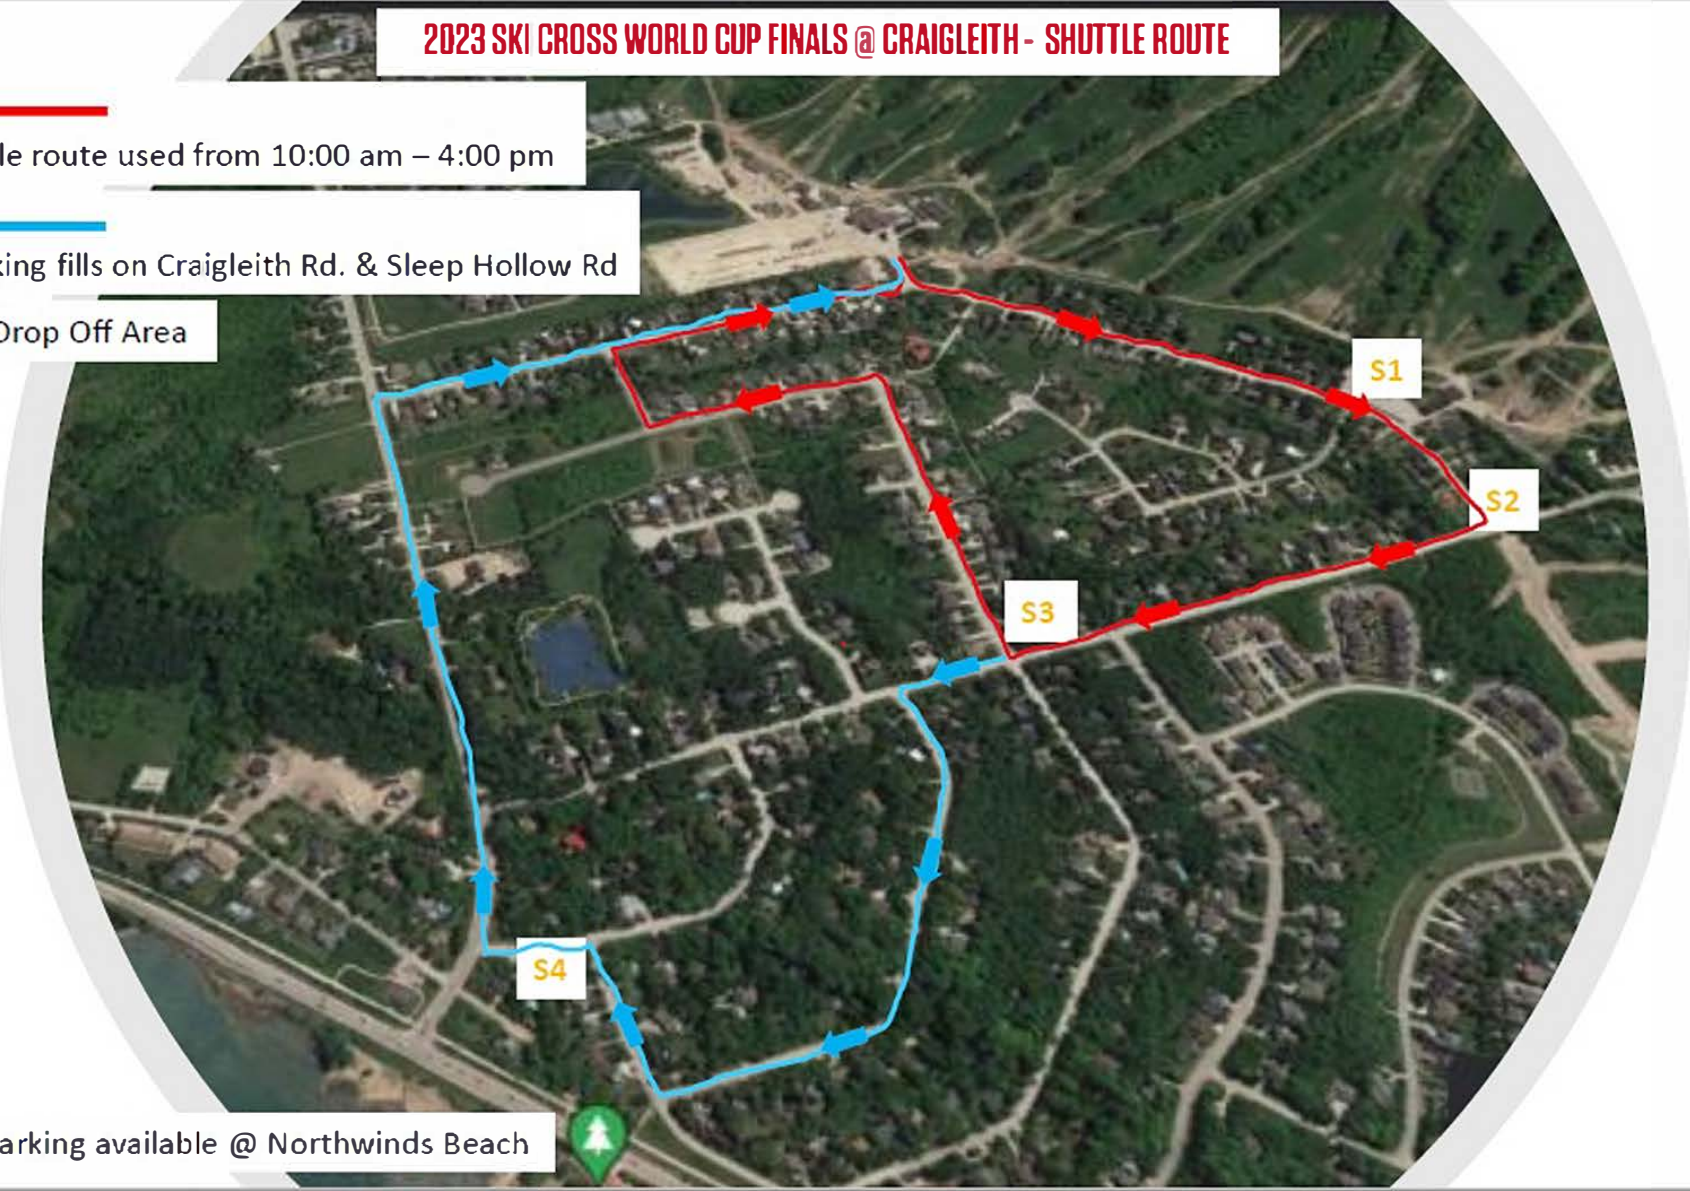

2023 SKI CROSS WORLD CUP FINALS @ CRAIGLEITH - SHUTTLE ROUTE

Route A 

Primary shuttle route used from 10:00 am – 4:00 pm

Route B 

If / when parking fills on Craigleith Rd. & Sleep Hollow Rd

S = Pick up / Drop Off Area

Overflow parking available @ Northwinds Beach 